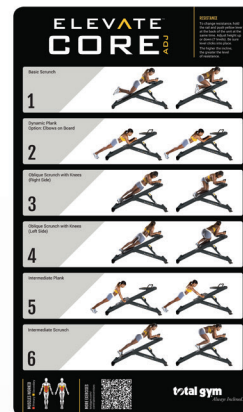

SCRUNCH Forearm Pad features an ergonomic grip bar for stabilization and a high-density foam cushion with box-stitched vinyl upholstery.

Incline Release Lever to move between seven levels of resistance.

Anchor Feet with Bolt Holes for safety and stability.

Instructional Placard provides at-a-glance exercises. QR code and URL provides smart phone links to exercise videos.

Rolling Padded Glideboard allows for multiple progression options.

Rubber Foot Plate for safety and comfort.

PRODUCT SPECIFICATIONS

IN USE	72" x 33" x 51" [L/W/H] (1.8 m x .83 m x 1.29 m)
FLOOR SPACE	12 square feet [1.1 square meters]
UNIT WEIGHT	88 lbs (40 kg)
CONSTRUCTION	Steel with steel reinforced extruded aluminum rails
CAPACITY	Maximum user weight capacity of 400 lbs [181 kg]
GLIDEBOARD RANGE OF MOTION	31 inches [787 mm]
WARRANTY	Frame: 5 years Upholstery: 90 days Rubber & Moving Parts: 1 year

The ELEVATE Adjustable Core™ strengthens the abdominals while engaging the entire core musculature. Offering unparalleled versatility for an abdominal machine, the Adjustable Core is a plank facilitator that allows for two primary movements, the Dynamic Plank and the SCRUNCH®. Simple, intuitive, and accommodating all fitness levels, the ELEVATE Adjustable Core helps enhance basic core stability for beginners while providing advanced strengthening and increased core muscle recruitment to challenge conditioned athletes.